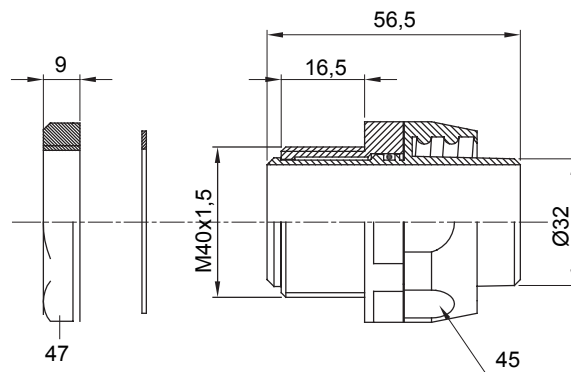

Straight and revolving coupling device for sheath with IP54 protection degree.

Colour	Grey RAL 7035	IP degree	IP54
ISO pitch	M 40x1.5	Sheath Ø (mm)	32
Type of pitch	M40	Type	Revolving
Electrocod	210		

### DIMENSIONAL